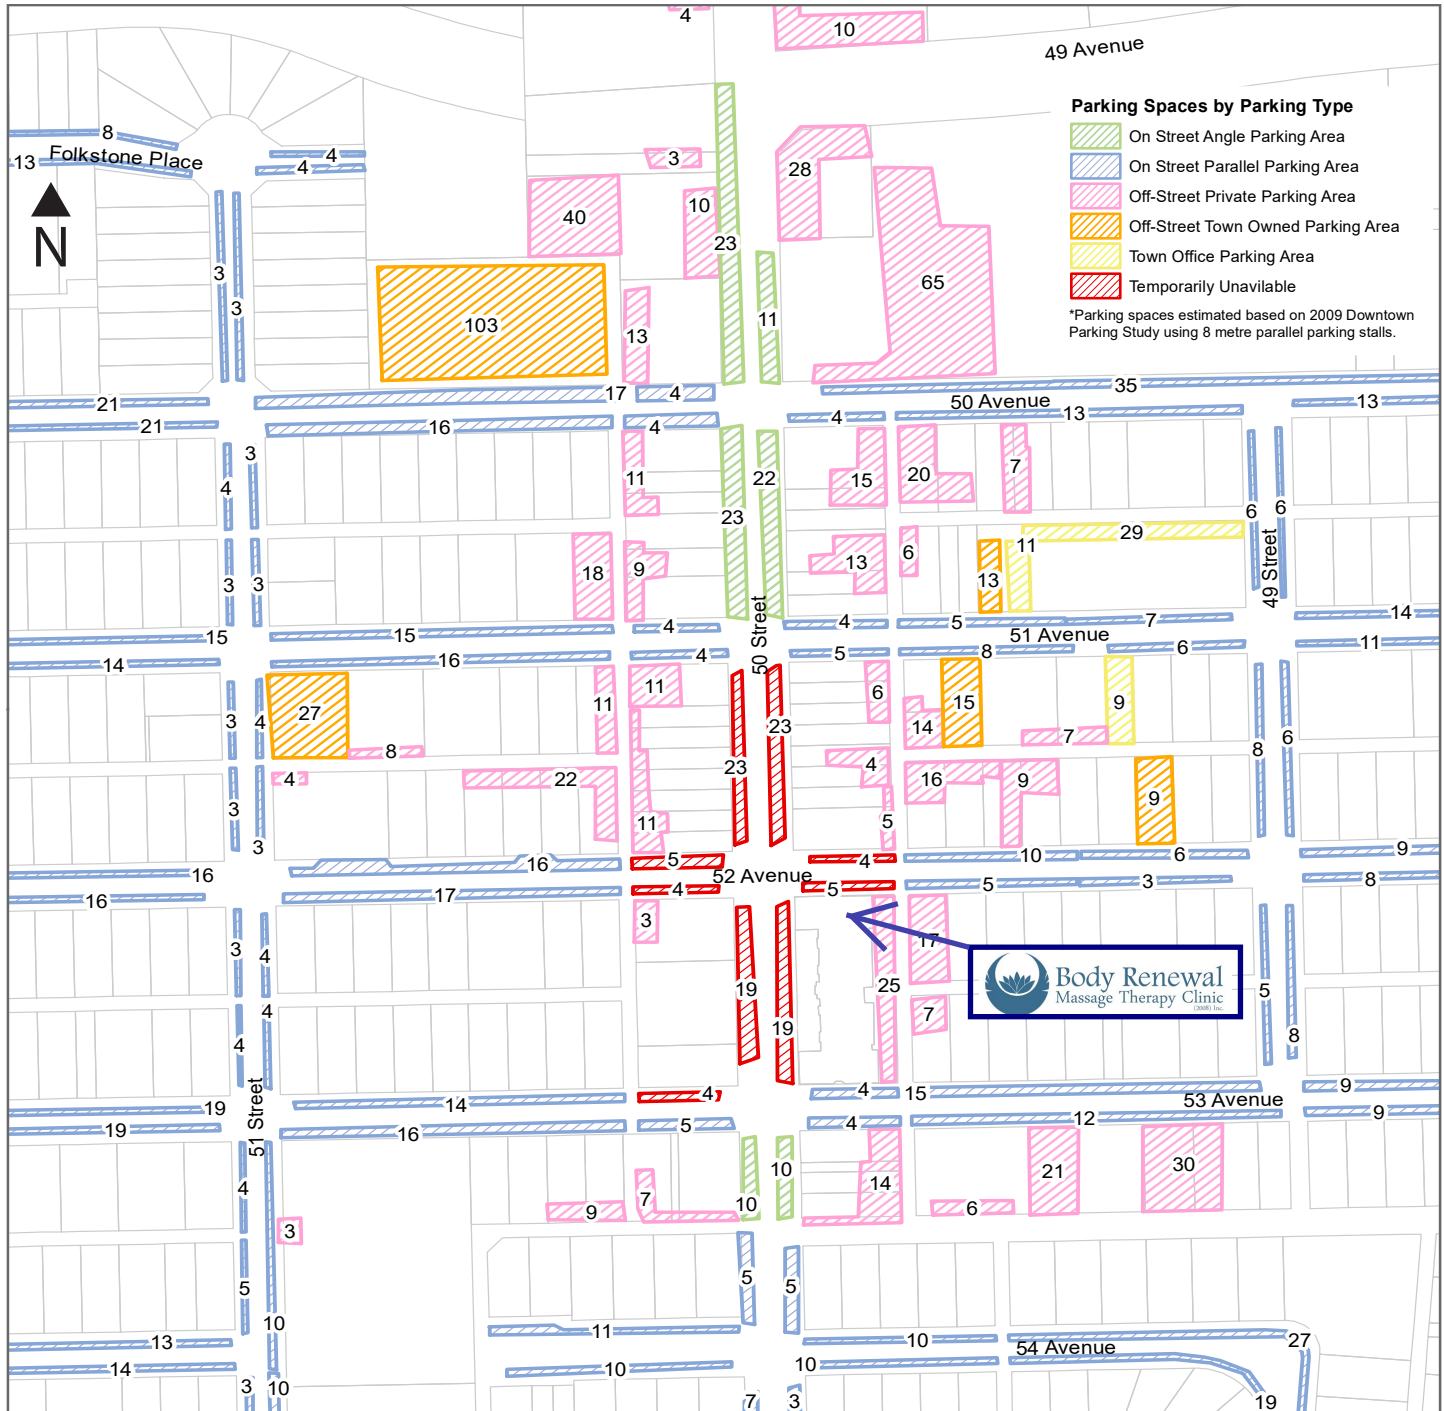

DOWNTOWN REDEVELOPMENT

2019 PARKING MAP

STAY INFORMED

View the design and subscribe to construction updates at stonyplain.com/construction or email DowntownRedevelopment@stonyplain.com